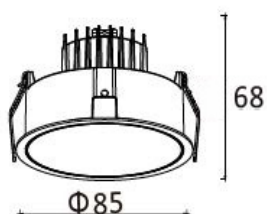

GRACE DR-A381

Grace adopts an innovative all-in-one design integrating the heatsink and outer trim. It effectively expands the heat dissipation area and improves the lifetime of the light fixtures. Equipped with lenses as optical accessories and offering a variety of front reflector colours, the Grace series effectively minimises glare. Available in fixed, adjustable and surface-mounted versions to suit your specific needs.

Model	Source Power (W)	System Power (W)	Source Lumen (Lm) (CRI>90, 3000K)	System Lumen (Lm) / Beam Angle (CRI>90, 3000K)			
				Narrow (19°/26°)	Medium (23°/32°)	Medium (28°/41°)	Wide (49°/48°)
DR-A381-A	7	8	872	626	671	715	679
DR-A381-B	12	14	1586	1189	1281	1370	1250