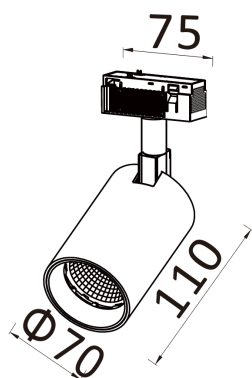

## ISSE-IV ST-C351 (High Efficacy)

The upgraded Isse-IV series is a sleek and sophisticated luminaire designed for a 48V low-voltage magnetic track system. Its click-fit construction allows easy installation and maintenance with no tools required. With adaptability and versatility in mind, the Isse-IV series is perfect for architectural and contemporary illumination. Available in recessed, surface mounted and pendant formats, the Isse-IV series delivers flexibility and a seamless look to meet the demands of any design application. All luminaires in this series are compatible with Casambi modules to achieve wireless intelligent controls.

Model	System Power (W)	Source Lumen (Lm) (CRI>90, 3000K)	System Lumen (Lm) / Beam Angle (CRI>90, 3000K)			
			Narrow (25°/23°)	Medium (26°/27°)	Medium (35°)	Wide (58°)
ST-C351-J	14	2016	1469	1544	1493	1415
ST-C351-K	23	3229	2302	2261	2325	2257