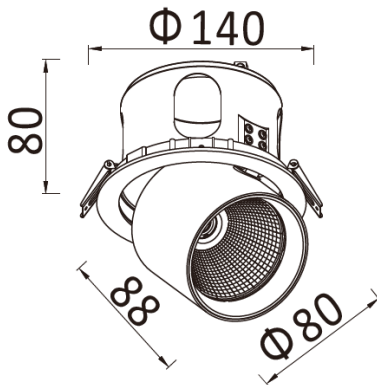

# OCTOPUS SR-C102

For a downlight that can double as a feature spot or wall washer, we present the Octopus series. With up to 3 lamp connections, this luminaire is compact and powerful. Our market-leading rendering makes this downlight ideal for any commercial or retail application. This functional and flexible downlight will meet the varying needs of architectural projects with a 355° rotation and 70° tilt.

Model	Source Power (W)	System Power (W)	Source Lumen (Lm) (CRI>90, 3000K)	System Lumen (Lm) / Beam Angle (CRI>90, 3000K)			
				Narrow (14°)	Narrow (22°)	Medium (36°)	Wide (58°)
SR-C102-J	17	19	2269	2074	2014	2034	1977
SR-C102-K	25	27	3107	2866	2744	2776	2685