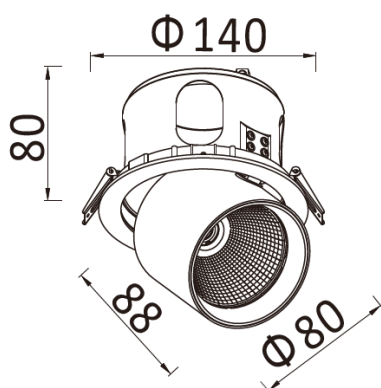

## OCTOPUS SR-C102 (High Efficacy)

For a downlight that can double as a feature spot or wall washer, we present the Octopus series. With up to 3 lamp connections, this luminaire is compact and powerful. Our market-leading rendering makes this downlight ideal for any commercial or retail application. This functional and flexible downlight will meet the varying needs of architectural projects with a 355° rotation and 70° tilt.

Model	System Power (W)	Source Lumen (Lm) (CRI>90, 3000K)	System Lumen (Lm) / Beam Angle (CRI>90, 3000K)			
			Narrow (15°/14°)	Medium (22°/21°)	Medium (36°/37°)	Wide (58°)
SR-C102-J	14	2016	1746	1713	1716	1651
SR-C102-K	23	3228	2702	2585	2558	2587

CRI	CCT	Material	LED Lifetime	Colour	Voltage	Dimming
>90	3000K/4000K	Aluminium	L80(12K) > 66,000 hrs L90 (12K) > 41,000 hrs	BK / WH	220-240V	Available on request

\* Please note the model code has been updated since the release of the EPD.