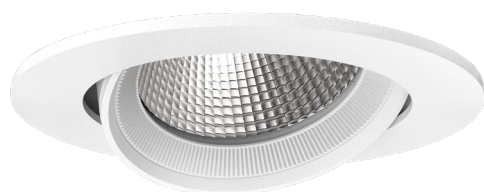

LEGEND SR-C057

The Legend series is a versatile downlight for all commercial applications. Offering a 355° rotation and tilted up to 30° for both accent and general lighting, the Legend provides exact and accurate aiming of the product on space.

Energy efficiency is a key component of our product focus and the Legend series is at the top of the performance scale, ensuring significant energy savings over many alternative solutions.

CE UKCA IP 20 CRI >90 355°
 30° High Efficacy FIVE YEAR WARRANTY
 Ø114

EPD®
THE INTERNATIONAL EPD® SYSTEM

Model	Source Power (W)	System Power (W)	Source Lumen (Lm) (CRI>90, 3000K)	System Lumen (Lm) / Beam Angle (CRI>90, 3000K)			
				Narrow (15°)	Medium (21°)	Medium (37°)	Wide (60°)
SR-C057-J	17	19	2269	2090	2085	2056	1990
SR-C057-K	25	27	3108	2857	2814	2829	2712

Accessories

(available on request)

Honeycomb Louvre

Elliptical Lens

Cross Accessory

Glass Lens

Photometrics

(standard beam angles, alternative available on request)