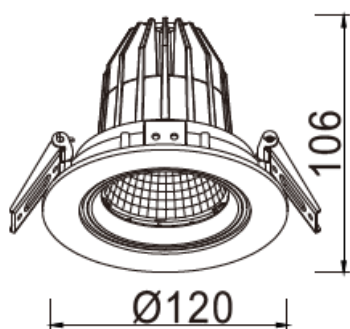

LEGEND SR-C057

The Legend series is a versatile downlight for all commercial applications. Offering a 355° rotation and tilted up to 30° for both accent and general lighting, the Legend provides exact and accurate aiming of the product on space.

Energy efficiency is a key component of our product focus and the Legend series is at the top of the performance scale, ensuring significant energy savings over many alternative solutions.

CE UKCA IP 20 CRI >90 355°
 30° High Efficacy FIVE YEAR WARRANTY
 Ø114

EPD®
THE INTERNATIONAL EPD® SYSTEM

Model	Source Power (W)	System Power (W)	Source Lumen (Lm) (CRI>90, 3000K)	System Lumen (Lm) / Beam Angle (CRI>90, 3000K)			
				Narrow (15°)	Medium (21°)	Medium (37°)	Wide (60°)
SR-C057-J	17	19	2269	2090	2085	2056	1990
SR-C057-K	25	27	3108	2857	2814	2829	2712