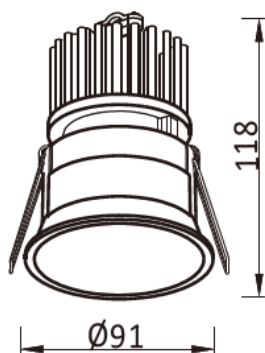

## VISI SR-A058 (High Efficacy)

Visi is an everyday downlight made for professional applications. Once recessed into the ceiling the Visi blends in effortlessly with its narrow trim and provides an anti-glare comfort light. However, trim size is no reflection on performance and Visi provides a full range of illumination level in both fixed and adjustable design.

Available as a recessed spot or downlight.

Model	System Power (W)	Source Lumen (Lm) (CRI>90, 3000K)	System Lumen (Lm) / Beam Angle (CRI>90, 3000K)		
			Narrow (16°/23°)	Medium (28°/34°)	Wide (48°/53°)
SR-A058-A	6	801	517	522	518
SR-A058-B	10	1314	887	895	888