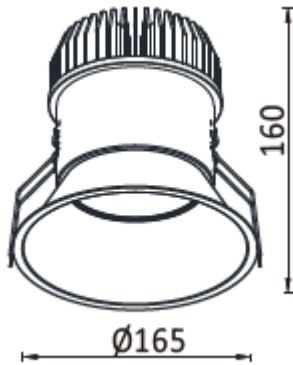

VISI DR-A075 (High Efficacy)

Visi provides a low glare “semi trimless” look. Once recessed into the ceiling the Visi blends in effortlessly with its narrow trim and provides an anti-glare comfort light. However, trim size is no reflection on performance and Visi provides a full range of illumination level in both fixed and adjustable design.

Available as a recessed spot or downlight.

-
-
-
-
-
-
-
-
-
-
- Ø155

Model	System Power (W)	Source Lumen (Lm) (CRI>90, 3000K)	System Lumen (Lm) / Beam Angle (CRI>90, 3000K)			
			Narrow (12°/11°/13°/12°)	Medium (20°/20°/21°/21°)	Medium (44°/44°/45°/44°)	Wide (59°/60°/59°/59°)
DR-A075-J	14	2016	1743	1726	1712	1749
DR-A075-K	23	3228	2731	2731	2691	2757
DR-A075-L	27	3849	3299	3276	3207	3305
DR-A075-M	36	4672	4231	4186	4112	4207