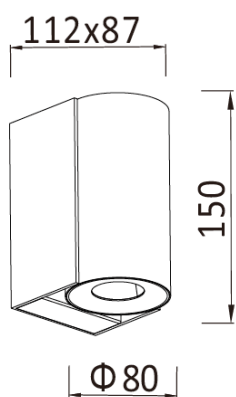

Model	Source Power (W)	System Power (W)	Source Lumen (Lm) (CRI>90, 3000K)	System Lumen (Lm) / Beam Angle (CRI>90, 3000K)	
				Narrow (24°)	
WA-A034-A	9	10	1118	901	

CRI	CCT	Material	LED Lifetime	Colour	Voltage	Dimming
>90	3000K/4000K	Aluminium	L80(12K) > 66,000 hrs L90 (12K) > 41,500 hrs	BK / WH	220-240V	Available on request