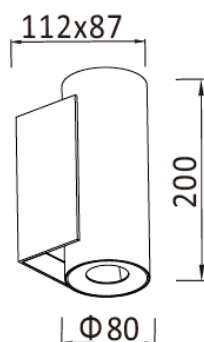

Model	Source Power (W)	System Power (W)	Source Lumen (Lm) (CRI>90, 3000K)	System Lumen (Lm) / Beam Angle (CRI>90, 3000K)	
				Narrow (24°)	
WA-A033-A	17	19	2236	924	

CRI	CCT	Material	LED Lifetime	Colour	Voltage	Dimming
>90	3000K/4000K	Aluminium	L80(12K) > 66,000 hrs L90 (12K) > 41,500 hrs	BK / WH	220-240V	Available on request