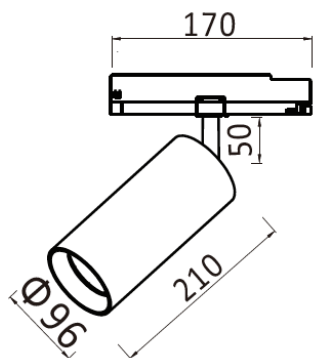

All fixtures fit a standard three-circuit track and adjust through 90° vertical plane and 355° horizontal plane. Other options include the choice of CCT colour, a glass lens, an elliptical lens, barn-doors and honeycomb louvres.

Also available in surface mount and suspended format.

| Model     | Source Power (W) | System Power (W) | Source Lumen (Lm)<br>(CRI>80, 3000K) | System Lumen (Lm) / Beam Angle<br>(CRI>80, 3000K) |                         |                         |                       |
|-----------|------------------|------------------|--------------------------------------|---|-------------------------|-------------------------|-----------------------|
|           |                  |                  |                                      | Narrow<br>(19°/23°/23°)                           | Medium<br>(24°/27°/27°) | Medium<br>(32°/35°/35°) | Wide<br>(58°/58°/57°) |
| ST-C464-J | 17               | 19               | 2269                                 | 2135  | 2155                    | 2109                    | 2013                  |
| ST-C464-K | 25               | 27               | 3107                                 | 2943  | 2973                    | 2912                    | 2788                  |
| ST-C464-L | 32               | 35               | 3985                                 | 3679  | 3659                    | 3619                    | 3467                  |
| ST-C464-M | 36               | 39               | 4454                                 | 3834  | 3694                    | 3743                    | 3736                  |