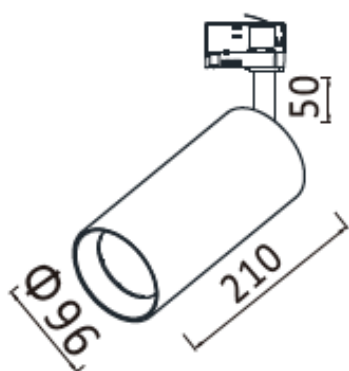

All fixtures fit a standard three-circuit track and adjust through 90° vertical plane and 355° horizontal plane. Other options include the choice of CCT colour, a glass lens, an elliptical lens, barn-doors, a honeycomb louvre and a surface mounted canopy.

Also available in surface mount and suspended format.

Model	Source Power (W)	System Power (W)	Source Lumen (Lm) (CRI>90, 3000K)	System Lumen (Lm) / Beam Angle (CRI>90, 3000K)			
				Narrow (15°/14°)	Narrow (19°)	Medium (41°)	Wide (57°)
ST-C463-J	17	19	2269	2135	2155	2109	2013
ST-C463-K	25	27	3107	2943	2973	2912	2788