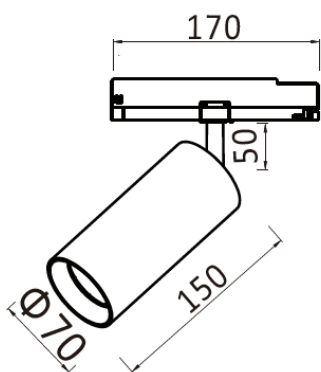

All fixtures fit a standard three-circuit track and adjust through 90° vertical plane and 355° horizontal plane. Other options include the choice of CCT colour, a glass lens, an elliptical lens, barn-doors and honeycomb louvres.

Also available in surface mount and suspended format.

Model	Source Power (W)	System Power (W)	Source Lumen (Lm) (CRI>90, 3000K)	System Lumen (Lm) / Beam Angle (CRI>90, 3000K)			
				Narrow (19°/23°/23°)	Medium (24°/27°/27°)	Medium (32°/35°/35°)	Wide (58°/58°/57°)
ST-A390-H	12	14	1586	1250	1231	1350	1328
ST-A390-J	17	19	2269	1604	1586	1784	1744
ST-A390-K	25	27	3250	2192	2127	2433	2363