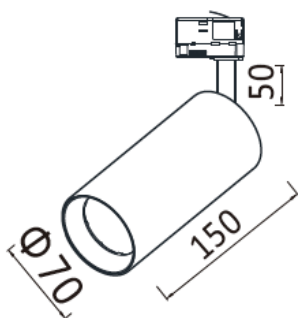

All fixtures fit a standard three-circuit track and adjust through 90° vertical plane and 355° horizontal plane. Other options include the choice of CCT colour, a glass lens, an elliptical lens, barn-doors, a honeycomb louvre and a surface mounted canopy.

Also available in surface mount and suspended format.

Model	Source Power (W)	System Power (W)	Source Lumen (Lm) (CRI>90, 3000K)	System Lumen (Lm) / Beam Angle (CRI>90, 3000K)			
				Narrow (17°/19°)	Narrow (20°/24°)	Medium (28°/32°)	Wide (59°/58°)
ST-A014-A	7	8	872	674	667	714	697
ST-A014-B	12	14	1586	1250	1231	1350	1328