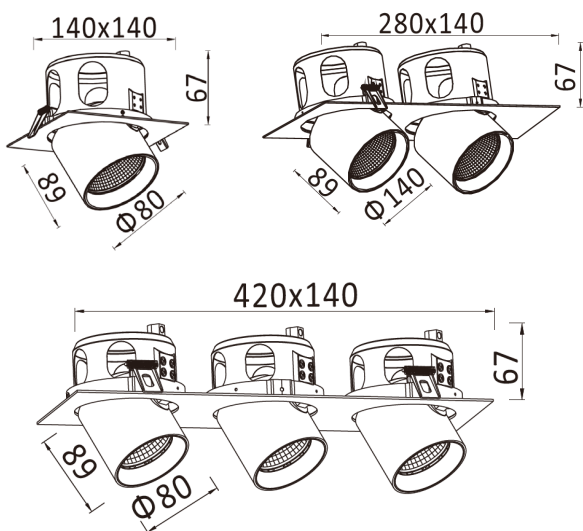

OCTOPUS SR-C104

For a downlight that can double as a feature spot or wall washer, we present the Octopus series. With up to 3 lamp connections, this luminaire is compact and powerful. Our market-leading rendering makes this downlight ideal for any commercial or retail application. This functional and flexible downlight will meet the varying needs of architectural projects with a 355° rotation and 70° tilt.

Feature icons:

- CE, UKCA, IP20, CRI >90, 355° rotation, 70° tilt, High Efficacy, 5 Year Warranty, 130x130 mm footprint.

Model	Source Power (W)	System Power (W)	Source Lumen (Lm) (CRI>90, 3000K)	System Lumen (Lm) / Beam Angle (CRI>90, 3000K)			
				Narrow (14°)	Medium (22°)	Medium (36°)	Wide (58°)
SR-C104-J	17	19	2269	2074	2014	2034	1977
SR-C104-K	25	27	3107	2866	2744	2776	2685