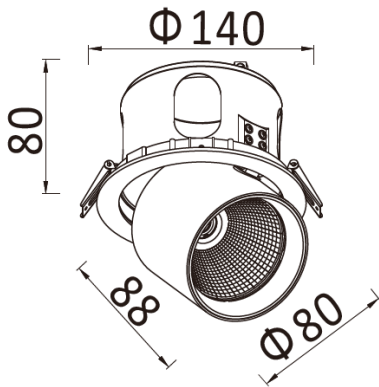

OCTOPUS SR-C102

For a downlight that can double as a feature spot or wall washer, we present the Octopus series. With up to 3 lamp connections, this luminaire is compact and powerful. Our market-leading rendering makes this downlight ideal for any commercial or retail application. This functional and flexible downlight will meet the varying needs of architectural projects with a 355° rotation and 70° tilt.

Model	Source Power (W)	System Power (W)	Source Lumen (Lm) (CRI>90, 3000K)	System Lumen (Lm) / Beam Angle (CRI>90, 3000K)			
				Narrow (14°)	Narrow (22°)	Medium (36°)	Wide (58°)
SR-C102-J	17	19	2269	2074	2014	2034	1977
SR-C102-K	25	27	3107	2866	2744	2776	2685

CRI	CCT	Material	LED Lifetime	Colour	Voltage	Dimming
>90	3000K/4000K	Aluminium	L80(12K) > 66,000 hrs L90 (12K) > 41,500 hrs	BK / WH	220-240V	Available on request

Accessories

(available on request)

Honeycomb Louvre