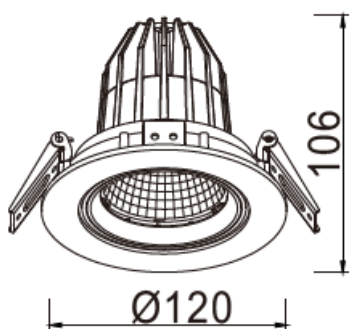

LEGEND SR-C057

The Legend series is a versatile downlight for all commercial applications. Offering a 355° rotation and tilted up to 30° for both accent and general lighting, the Legend provides exact and accurate aiming of the product on space.

Energy efficiency is a key component of our product focus and the Legend series is at the top of the performance scale, ensuring significant energy savings over many alternative solutions.

Model	Source Power (W)	System Power (W)	Source Lumen (Lm) (CRI>90, 3000K)	System Lumen (Lm) / Beam Angle (CRI>90, 3000K)			
				Narrow (15°)	Medium (21°)	Medium (37°)	Wide (60°)
SR-C057-J	17	19	2269	2090	2085	2056	1990
SR-C057-K	25	27	3108	2857	2814	2829	2712