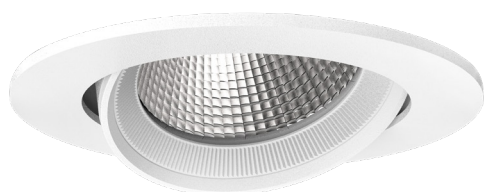

LEGEND SR-C057

The Legend series is a versatile downlight for all commercial applications. Offering a 355° rotation and tilted up to 30° for both accent and general lighting, the Legend provides exact and accurate aiming of the product on space.

Energy efficiency is a key component of our product focus and the Legend series is at the top of the performance scale, ensuring significant energy savings over many alternative solutions.

Model	Source Power (W)	System Power (W)	Source Lumen (Lm) (CRI>90, 3000K)	System Lumen (Lm) / Beam Angle (CRI>90, 3000K)			
				Narrow (15°)	Medium (21°)	Medium (37°)	Wide (60°)
SR-C057-J	17	19	2269	2090	2085	2056	1990
SR-C057-K	25	27	3108	2857	2814	2829	2712

CRI	CCT	Material	LED Lifetime	Colour	Voltage	Dimming
>90	3000K/4000K	Aluminium	L80(12K) > 66,000 hrs L90 (12K) > 41,500 hrs	BK / WH	220-240V	Available on request

Accessories

(available on request)

Honeycomb Louvre

Elliptical Lens

Cross Accessory

Glass Lens

Photometrics

(standard beam angles, alternative available on request)