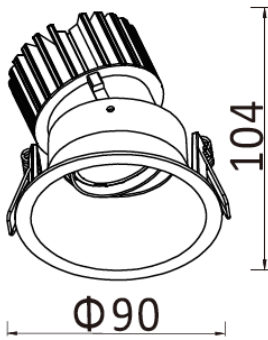

VISI SR-A736

Visi is an everyday downlight made for professional applications. Once recessed into the ceiling the Visi blends in effortlessly with its narrow trim and provides an anti-glare comfort light. However, trim size is no reflection on performance and Visi provides a full range of illumination levels in both fixed and adjustable design.

Model	Source Power (W)	System Power (W)	Source Lumen (Lm) (CRI>90, 3000K)	System Lumen (Lm) / Beam Angle (CRI>90, 3000K)			
				Narrow (18°/19°)	Medium (26°)	Medium (40°)	Wide (53°/49°)
SR-A736-A	7	8	872	698	754	741	734
SR-A736-B	12	14	1439	1168	1260	1239	1222