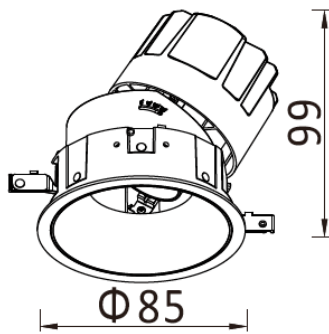

Model	Source Power (W)	System Power (W)	Source Lumen (Lm) (CRI>90, 3000K)	System Lumen (Lm) / Beam Angle (CRI>90, 3000K)	
				Narrow (19°)	Medium (35°)
SR-A588-A	3	4	387	200	284
SR-A588-A	14	9	736	381	528