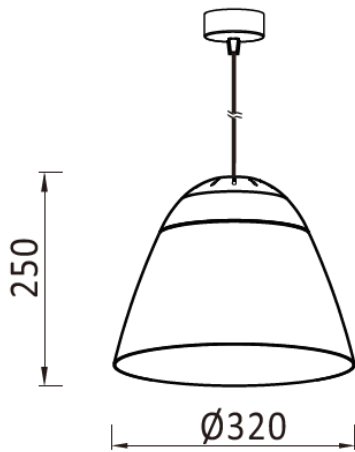

KING KONG DS-A001

King Kong is a streamlined commercial pendant with an integral driver and dimming capabilities. It is ideal for breakout areas and for task lighting to highlight particular areas within your space. Custom colours are available on request.

Model	Source Power (W)	System Power (W)	Source Lumen (Lm) (CRI>90, 3000K)	System Lumen (Lm) / Beam Angle (CRI>90, 3000K)			
				Narrow (11°/13°/13°)	Narrow (20°)	Medium (43°)	Wide (60°/59°/60°)
DS-A001-J	17	19	2269	2238	2196	2171	2135
DS-A001-K	25	27	3107	3023	2970	2948	2807
DS-A001-L	32	35	3985	3786	3705	3687	3632