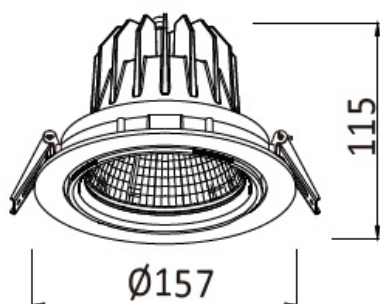

LEGEND SR-C065

The Legend series is a versatile downlight for all commercial applications. Offering a 355° rotation and tilted up to 30° for both accent and general lighting, the Legend provides exact and accurate aiming of the product on space.

Energy efficiency is a key component of our product focus and the Legend series is at the top of the performance scale, ensuring significant energy savings over many alternative solutions.

Model	Source Power (W)	System Power (W)	Source Lumen (Lm) (CRI>90, 3000K)	System Lumen (Lm) / Beam Angle (CRI>90, 3000K)			
				Narrow (12°/12°/11°/13°)	Narrow (20°/20°/20°/21°)	Medium (43°/43°/43°/44°)	Wide (59°/59°/59°/58°)
SR-C065-J	17	19	2269	2236	2199	2165	2174
SR-C065-K	25	27	3107	3078	2982	2952	2973
SR-C065-L	32	35	3985	3853	3693	3664	3705
SR-C065-M	36	39	4454	4400	4269	4239	4270

CRI	CCT	Material	LED Lifetime	Colour	Voltage	Dimming
>90	3000K/4000K	Aluminium	L80(12K) > 66,000 hrs L90 (12K) > 41,500 hrs	BK / WH	220-240V	Available on request

Accessories

(available on request)

Honeycomb Louvre