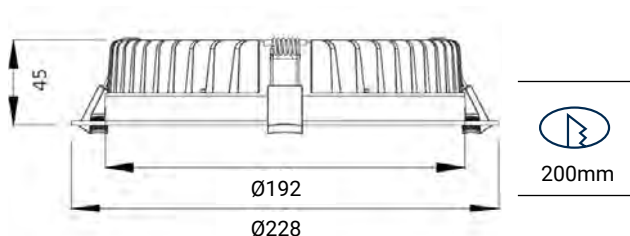

## HALO DOWNLIGHT (8")

The Halo is an excellent choice as a low glare entry level downlight for commercial and retail applications with a shallow depth to suit low ceiling spaces. Its adjustable CCT switch provides a variation of colour temperatures to accommodate your lighting requirements.

### PRODUCT FEATURES

- Light output: Up to 3,284Lm
- Efficacy: Up to 109Lm/W
- LED Lifetime (L70B50): >60,000 hours
- Colour rendering exceeds CRI>80
- Beam Angle: 90°
- Ultra Low Glare Diffuser
- Protection rating IP44
- CCT adjustable switch
- CCT options: 3000K/4000K/5700K
- Available colour: white
- Dimming: Dali on request
- Five Year Warranty