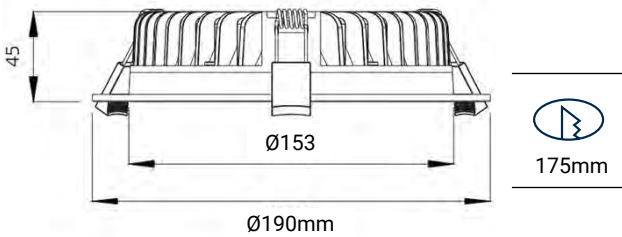

PRODUCT FEATURES

- Light output: Up to 2,830Lm
- Efficacy: Up to 94Lm/W
- Ideal for all commercial and residential applications
- LED Lifetime (L70B50): >60,000 hours
- Colour rendering exceeds CRI>80
- Beam Angle: 90°
- Ultra Low Glare Diffuser
- Protection rating IP44
- CCT adjustable switch
- CCT options: 3000K/4000K/5700K
- Available colour: white
- Dimming: Dali on request
- Five Year Warranty