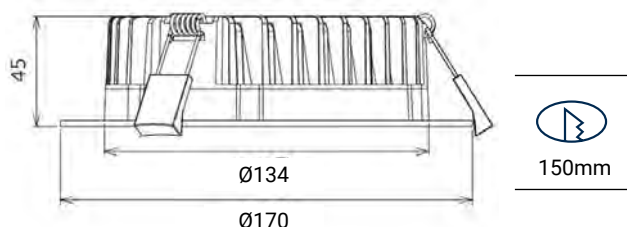

PRODUCT FEATURES

- Light output: Up to 2,186Lm
- Efficacy: Up to 95Lm/W
- Ideal for all commercial and residential applications
- LED Lifetime (L70B50): >60,000 hours
- Colour rendering exceeds CRI>80
- Beam Angle: 90°
- Ultra Low Glare Diffuser
- Protection rating IP44
- CCT adjustable switch
- CCT options: 3000K/4000K/5700K
- Available colour: white
- Dimming: Dali on request
- Five Year Warranty