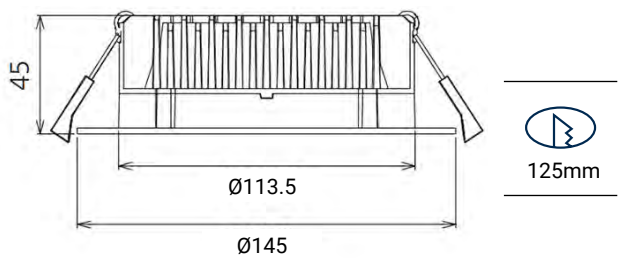

PRODUCT FEATURES

- Light output: Up to 1,363Lm
- Efficacy: Up to 82Lm/W
- Ideal for all commercial and residential applications
- LED Lifetime (L70B50): >60,000 hours
- Colour rendering exceeds CRI>80
- Beam Angle: 90°
- Ultra Low Glare Diffuser
- Protection rating IP44
- CCT adjustable switch
- CCT options: 3000K/4000K/5700K
- Available colour: white
- Dimming: Dali on request
- Five Year Warranty