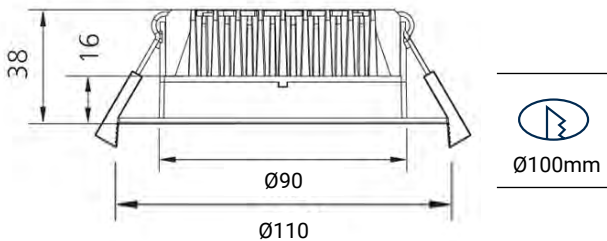

PRODUCT FEATURES

- Light output: Up to 1,037Lm
- Efficacy: Up to 78Lm/W
- Ideal for all commercial and residential applications
- LED Lifetime (L70B50): >60,000 hours
- Colour rendering exceeds CRI>80
- Beam Angle: 90°
- Ultra Low Glare Diffuser
- Protection rating IP44
- CCT adjustable switch
- CCT options: 3000K/4000K/5700K
- Available colour: white
- Dimming: Dali on request
- Five Year Warranty