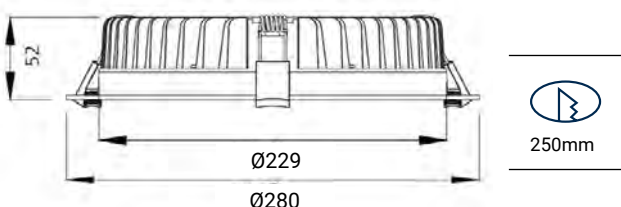

HALO DOWNLIGHT (10")

The Halo is an excellent choice as a low glare entry level downlight for commercial and retail applications with a shallow depth to suit low ceiling spaces. Its adjustable CCT switch provides a variation of colour temperatures to accommodate your lighting requirements.

Applications: offices, supermarkets, hotels, restaurants, retail stores, wet areas and more.

PRODUCT FEATURES

- Light output: Up to 3,670Lm
- Efficacy: Up to 115Lm/W
- LED Lifetime (L70B50): >60,000 hours
- Colour rendering exceeds CRI>80
- Beam Angle: 90°
- Ultra Low Glare Diffuser
- Protection rating IP44
- CCT adjustable switch
- CCT options: 3000K/4000K/5700K
- Available colour: white
- Dimming: Dali on request
- Five Year Warranty