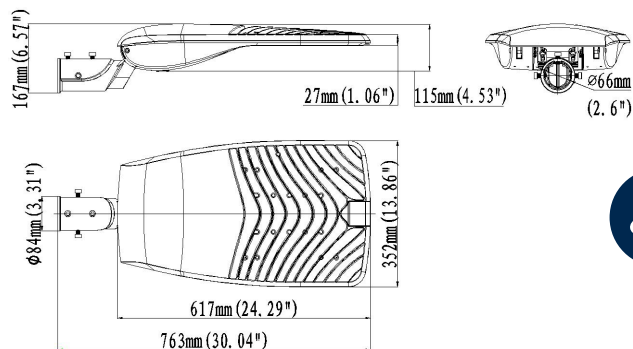

FALCON STREETLIGHT

Designed for roadway and parking lot areas, the Falcon is a sleek low-profile streetlight perfect for replacing traditional street and area lighting. Its durable and streamlined cooling fins accelerate airflow to enhance heat dissipation performance. With an adjustable installation angle, this streetlight ensures versatility for multiple applications. Available in two sizes with various wattages and optics, the Falcon series is an excellent choice for your design needs.

Applications: traffic roads, security lighting, highways, residential areas, parking lots, plazas, industrial and more.

30W/50W/70W/90W

120W/150W/180W

PRODUCT FEATURES

- Light output, up to 23,100Lm
- Efficacy: Up to 153Lm/W
- Ideal for all applications
- Life time: L90 >80,200 hours
- Colour rendering exceeds CRI:>70/>80 (CRI>90 available on request)
- Beam Angle: 45x155°/75x150°
- CCT options: 3000K/4000K
- 60mm spigot adaptor as standard
- Available colour: silver and black
- Dimming options on request
- Flex and plug or direct connection
- Five Year Warranty

Model	Delivered Lumens	System Power	CCT	Beam Angle
SL-FALS-30	4600Lm/4100Lm	30W	3000K/4000K	45x155°/75x150°
SL-FALS-50	6500Lm/6300Lm	50W	3000K/4000K	45x155°/75x150°
SL-FALS-70	9200Lm	70W	3000K/4000K	45x155°/75x150°
SL-FALS-90	11500Lm	90W	3000K/4000K	45x155°/75x150°
SL-FALL-120	15700Lm/15500Lm	120W	3000K/4000K	45x155°/75x150°
SL-FALL-150	19600Lm/20400Lm	150W	3000K/4000K	45x155°/75x150°
SL-FALL-180	23100Lm	180W	3000K/4000K	45x155°/75x150°