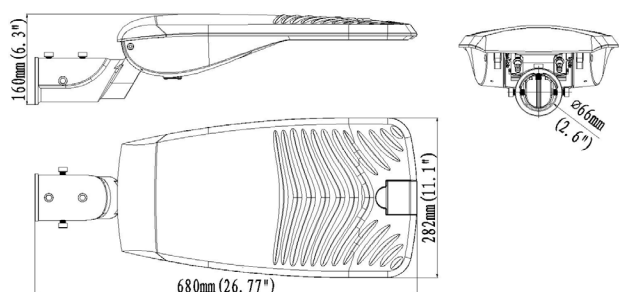

Applications: traffic roads, security lighting, highways, residential areas, parking lots, plazas, industrial and more.

30W/50W/70W/90W

120W/150W/180W

PRODUCT FEATURES

- Light output, up to 23,100Lm
- Efficacy: Up to 153Lm/W
- Ideal for all applications
- Life time: L90 >80,200 hours
- Colour rendering exceeds CRI:>70/>80 (CRI>90 available on request)
- Beam Angle: 45x155°/75x150°
- CCT options: 3000K/4000K
- 60mm spigot adaptor as standard
- Available colour: silver and black
- Dimming options on request
- Flex and plug or direct connection
- Five Year Warranty

Model	Delivered Lumens	System Power	CCT	Beam Angle
SL-FALS-30	4600Lm/4100Lm	30W	3000K/4000K	45x155°/75x150°
SL-FALS-50	6500Lm/6300Lm	50W	3000K/4000K	45x155°/75x150°
SL-FALS-70	9200Lm	70W	3000K/4000K	45x155°/75x150°
SL-FALS-90	11500Lm	90W	3000K/4000K	45x155°/75x150°
SL-FALL-120	15700Lm/15500Lm	120W	3000K/4000K	45x155°/75x150°
SL-FALL-150	19600Lm/20400Lm	150W	3000K/4000K	45x155°/75x150°
SL-FALL-180	23100Lm	180W	3000K/4000K	45x155°/75x150°