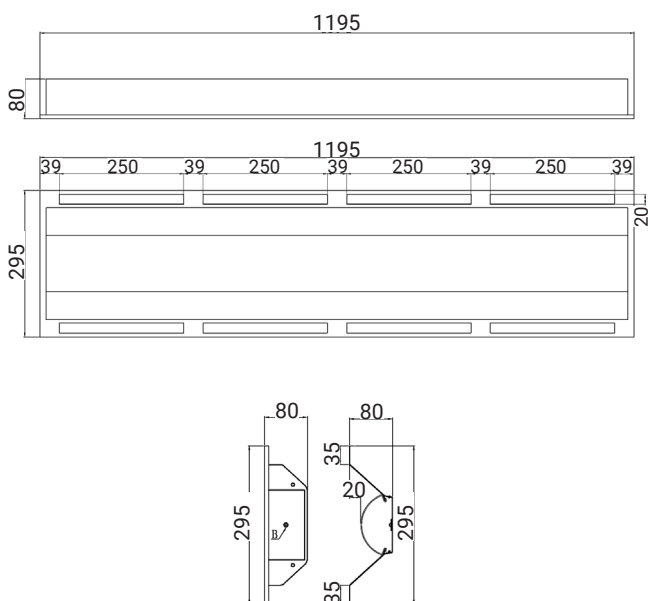

Applications: Offices, retail stores, educational spaces, health services etc.

PRODUCT FEATURES

- Light output: Up to 3,761Lm
- Efficacy: Up to 118Lm/W
- Ideal for all commercial and retail applications
- Life time: L90 (9K) > 54,000 hours
- Colour rendering exceeds CRI>80 (CRI:90 available on request)
- Diffuser: PMMA Opal
- Beam Angle: 120°
- CCT options 3000K/4000K
- Available colour: white
- Dimming: Dali on request
- Five Year Warranty

Model	Delivered Lumens	System Power	CCT	Beam Angle
TR-ALDR-32	3761Lm	32W	3000K/4000K	120°
CRI	Material	Voltage	Colour	Dimming Options
>80	PMMA & Steel	220-240V, 50Hz	White	Available on request

Photometrics

(standard beam angles, alternative available on request)

Very Wide (120°) at 32W
Rectangle