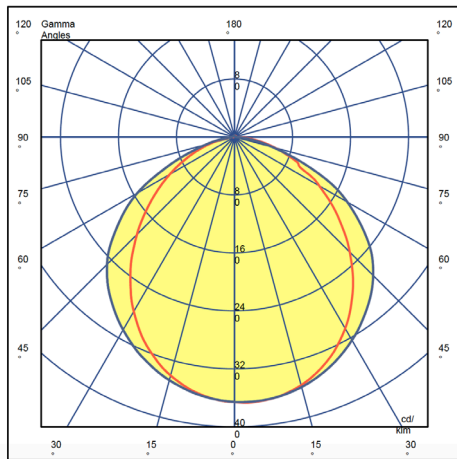

Accessories

(available on request)

LPA-AC-SF-12030-WH
Surface Mounted Deep Frame
1200x300x100

Photometrics

(standard beam angles, alternative available on request)

Very Wide (120°) at 32W
Rectangle

Very Wide (120°) at 32W
Square