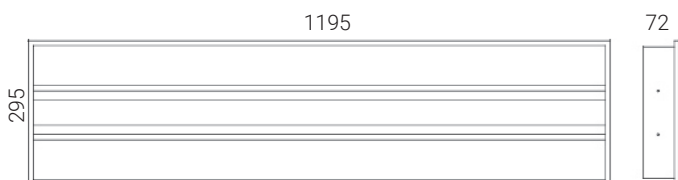

ALDEN TROFFER

The Alden series is a high quality premium troffer ideal for commercial, educational and health service environments. The diffuser is designed to optimise the lighting output and reduce glaring illumination. Available in a range of sizes and illumination levels, the Alden ensures the best lighting outcome for every client.

Applications: Offices, retail stores, educational spaces, health services etc.

PRODUCT FEATURES

- Light output: Up to 3,855Lm
- Efficacy: Up to 120Lm/W
- Ideal for all commercial and retail applications
- Life time: L90 (9K) > 54,000 hours
- Colour rendering exceeds CRI>80 (CRI:90 available on request)
- Diffuser: PMMA Opal
- Beam Angle: 120°
- CCT options 3000K/4000K
- Available colour: white
- Dimming: Dali on request
- Five Year Warranty

TR-ALDR

Model	Delivered Lumens	System Power	CCT	Beam Angle
TR-ALDS-32	3855Lm	32W	3000K/4000K	120°
TR-ALDR-32	3761Lm	32W	3000K/4000K	120°

CRI	Material	Voltage	Colour	Dimming Options
>80	PMMA & Steel	220-240V, 50Hz	White	Available on request