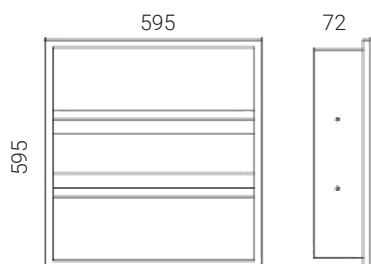

PRODUCT FEATURES

- Light output: Up to 3,855Lm
- Efficacy: Up to 120Lm/W
- Ideal for all commercial and retail applications
- Life time: L90 (9K) > 54,000 hours
- Colour rendering exceeds CRI>80 (CRI:90 available on request)
- Diffuser: PMMA Opal
- Beam Angle: 120°
- CCT options 3000K/4000K
- Available colour: white
- Dimming: Dali on request
- Five Year Warranty

TR-ALDS