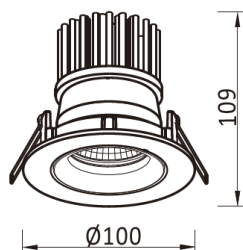

## ISABEL SR-EC15

Isabel is a compact luminaire for lower level and more precise accenting. Available as a fix or gimbal version, it is perfect for highlighting key elements of your design.

Energy efficiency is a key component of our product focus and Isabel will ensure significant energy savings over traditional solutions. Of course, CCT colours and a glass diffuser are optional.

Phase dimmable with 0-10V and DALI available upon request.

Model	Source Power (W)	System Power (W)	Source Lumen (Lm) (CRI>80, 3000K)	System Lumen (Lm) / Beam Angle (CRI>80, 3000K)	
				Narrow (10°-24°)	Medium (25°-44°)
SR-EC15-A	6	7	796	521	568
SR-EC15-B	12	15	1580	1048	1092