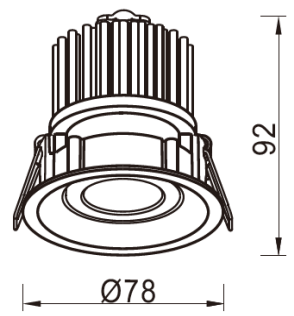

ISABEL SR-A034

Isabel is a compact luminaire for lower level and more precise accenting. Available as a fix or gimbal version, it is perfect for highlighting key elements of your design.

Energy efficiency is a key component of our product focus and Isabel will ensure significant energy savings over traditional solutions. Of course, CCT colours and a glass diffuser are optional.

Phase dimmable with 0-10V and DALI available upon request.

- CE
- IP 20
- CRI >80
- CRI >90
- 25°
- High Efficacy
- FIVE YEAR WARRANTY
- Ø68

Model	Source Power (W)	System Power (W)	Source Lumen (Lm) (CRI>80, 3000K)	System Lumen (Lm) / Beam Angle (CRI>80, 3000K)	
				Narrow (10°-24°)	Medium (25°-44°)
SR-A034-A	6	7	783	641	660
SR-A034-B	12	15	1403	1051	1045